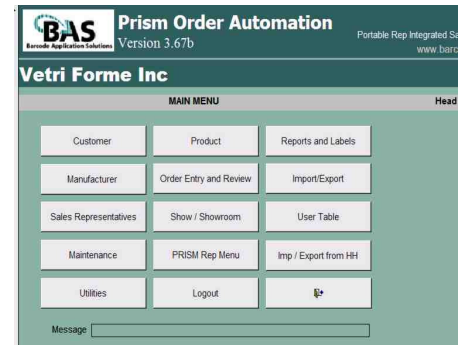

**Web-enabled
for remote
order scanning**

Works with Palm™ or
pocket PC devices

May increase
order total by
**25% as a result of
accelerating the
process.**

P.R.I.S.M OR - On the Road

- Use a handheld device to scan catalogue items or enter part numbers
- Generate sales orders for multiple customers or companies simultaneously
- Print order confirmation to an IR printer
- Send orders to a main computer locally or via the internet head office
- Upload in minutes

**Trade Show or Showroom
Quick and efficient**

- Create orders in minutes
- Find existing customers or add new on the handheld
- Scan items or enter part numbers
- Copy order/enter multiple orders at the same time
- Print on import or to an IR printer

Desktop Program

Complete order management solution in the office, showroom or trade show

User-friendly interface

Hosts multiple product lines and allows the creation of separate orders for each

Can receive orders unattended from remote locations and send confirmation emails to rep and customer automatically

Promptly integrates upload and download information with several accounting packages

Can assemble pre-pack assortments and break them down automatically on the desktop

Extensive range of reporting designed for sales, customer as well as labels

Review and search all products customers and orders